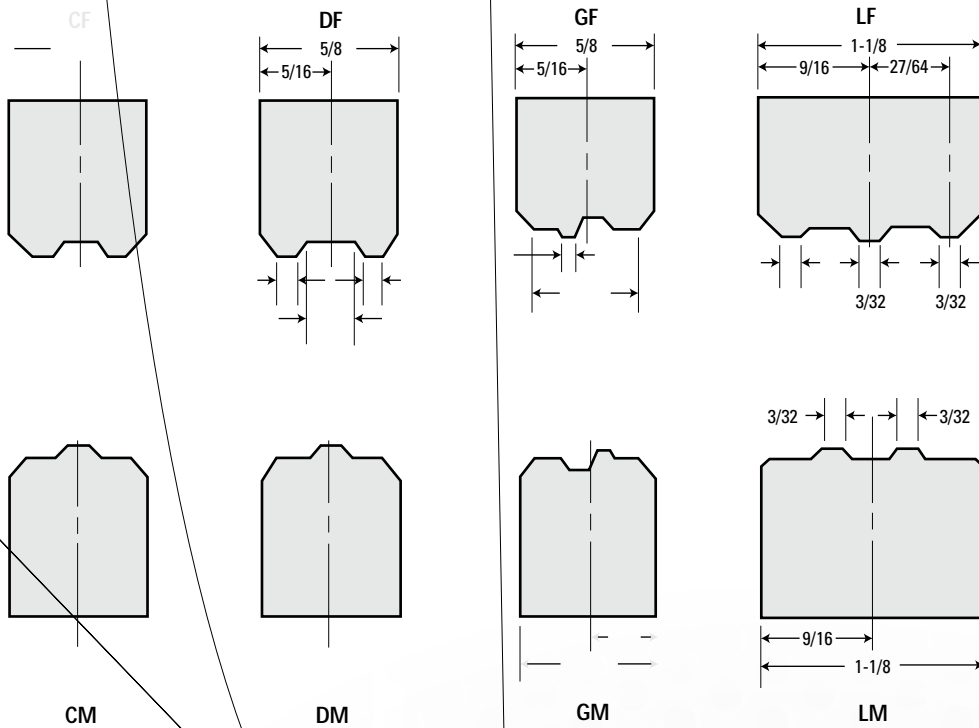

ZENITH SCORING RINGS

THE ZENITH ADVANTAGE!

SCORE COLLARS

BOLT SIZE	COLLAR PART NO.	
	6" Shaft	6-1/2" Shaft
3/8"	C-108	C-182
7/16"	C-140	C-242

ZENITH CUTTER
A FISHER BARTON COMPANY

WHEN IT'S MAKE OR BREAK.™