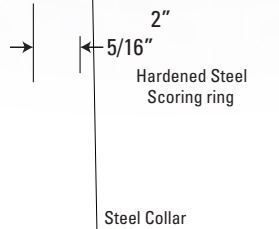

ZENITH SCORING RINGS

THE ZENITH ADVANTAGE!

SCORE COLLARS

BOLT SIZE	COLLAR PART NO.	
	6" Shaft	6-1/2" Shaft
3/8"	C-108	C-182
7/16"	C-140	C-242

ZENITH CUTTER
A FISHER BARTON COMPANY

WHEN IT'S MAKE OR BREAK.™