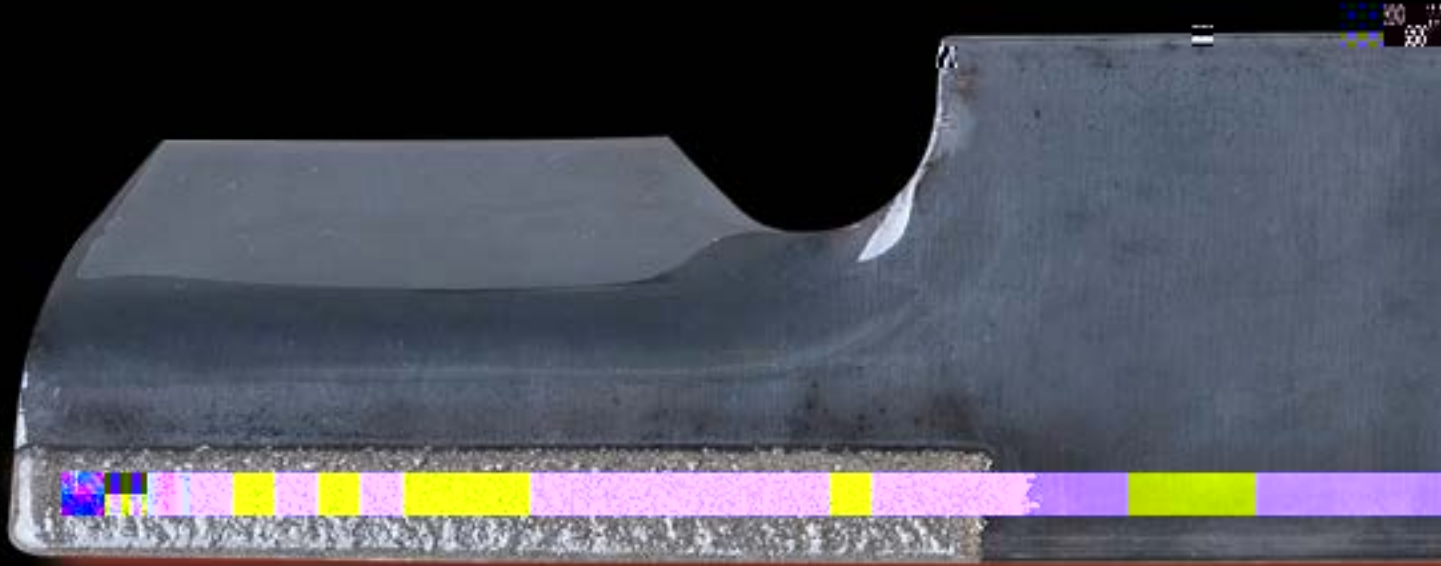

Turf Care Solutions - LaserEdge[®]

The Lawn Mower Blade That "Cuts Itself Sharp"

[AVAILABLE THROUGH YOUR ORIGINAL EQUIPMENT MANUFACTURER \(OEM\) DEALER NETWORK](#)

LaserEdge – is the only commercial mowing blade that sharpens itself. Utilizing

Cutting edge on a used LaserEdge blade

Cutting edge on a standard used blade

6 K D U S H Q \ R X Q R S U R R O W I V E O D G H V

1R PRUH GRZQ WLPH WR VKDUSHQ EODGHV 1R PRUH EODGH VKDUSHQLQJ H[S
EODGHV 2QQ\ XSWLPH DQ Q V Q F U E D V H G S U F R O X O F D S W O Q Q W C K H
MXVW KRZ P X F K / D V H U (G J H F D Q V D Y H \ R X U R S H U D W L R Q